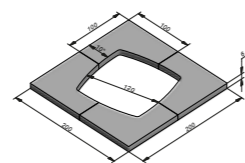

Boomrand

	Grey Velvet	Cream Velvet
Urban Tree (lxbxh)		
200x200x6 cm 4-delig	✓	✓