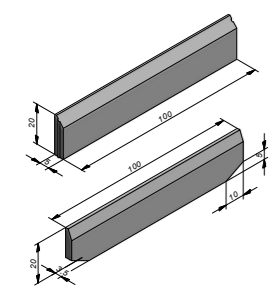

De technische kant

Boordstenen

* tot einde voorraad

	intense													
	CARBON	TURF	GRIS NATUREL	ARDUNA	SILVER	SILVERLIGHT	BLUE STEEL	BLACK	DIAMOND	DARK	GRIJS	ZWART		
	CARREAU				ROCKSTONE						intense		CLASSIC	
Grasboordsteen Discrete 100x20x5 cm											✓	✓		
Grasboordsteen Impercible 100x20x3,5 cm											✓			
100x15x5 cm	✓										✓	✓		
100x20x5 cm											✓			
100x20x6 cm	✓	✓	✓	✓	✓	✓	✓	✓ (*)	✓	✓	✓	✓		
100x30x6 cm	✓										✓	✓		
100x20x8 cm											✓	✓		
100x20x10 cm*											✓	✓		
100x25x10 cm											✓	✓		
100x30x10 cm*											✓	✓		
100x40x8 cm											✓	✓		
100x40x10 cm											✓	✓		

	BLUE VELVET	GREY VELVET	CREAM VELVET
	SMOOTH		
100x15x6 cm	✓	✓	✓
100x20x6 cm	✓	✓	✓

Deze kleuren kunnen afwijken van de werkelijkheid