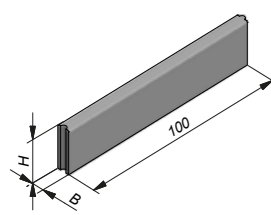

De technische kant

Boordstenen

* tot einde voorraad

	intense													
	CARBON	TURF	GRIS NATUREL	ARDUNA	SILVER	SILVERLIGHT	BLUE STEEL	BLACK	DIAMOND	DARK	GRIJS	ZWART		
	CARREAU				ROCKSTONE						intense		CLASSIC	
Grasboordsteen Discrete 100x20x5 cm											✓	✓		
Grasboordsteen Impercible 100x20x3,5 cm											✓			
100x15x5 cm	✓										✓	✓		
100x20x5 cm											✓			
100x20x6 cm	✓	✓	✓	✓	✓	✓	✓	✓ (*)	✓	✓	✓	✓		
100x30x6 cm	✓										✓	✓		
100x20x8 cm											✓	✓		
100x20x10 cm*											✓	✓		
100x25x10 cm											✓	✓		
100x30x10 cm*											✓	✓		
100x40x8 cm											✓	✓		
100x40x10 cm											✓	✓		

	BLUE VELVET	GREY VELVET	CREAM VELVET
	SMOOTH		
100x15x6 cm	✓	✓	✓
100x20x6 cm	✓	✓	✓

Deze kleuren kunnen afwijken van de werkelijkheid