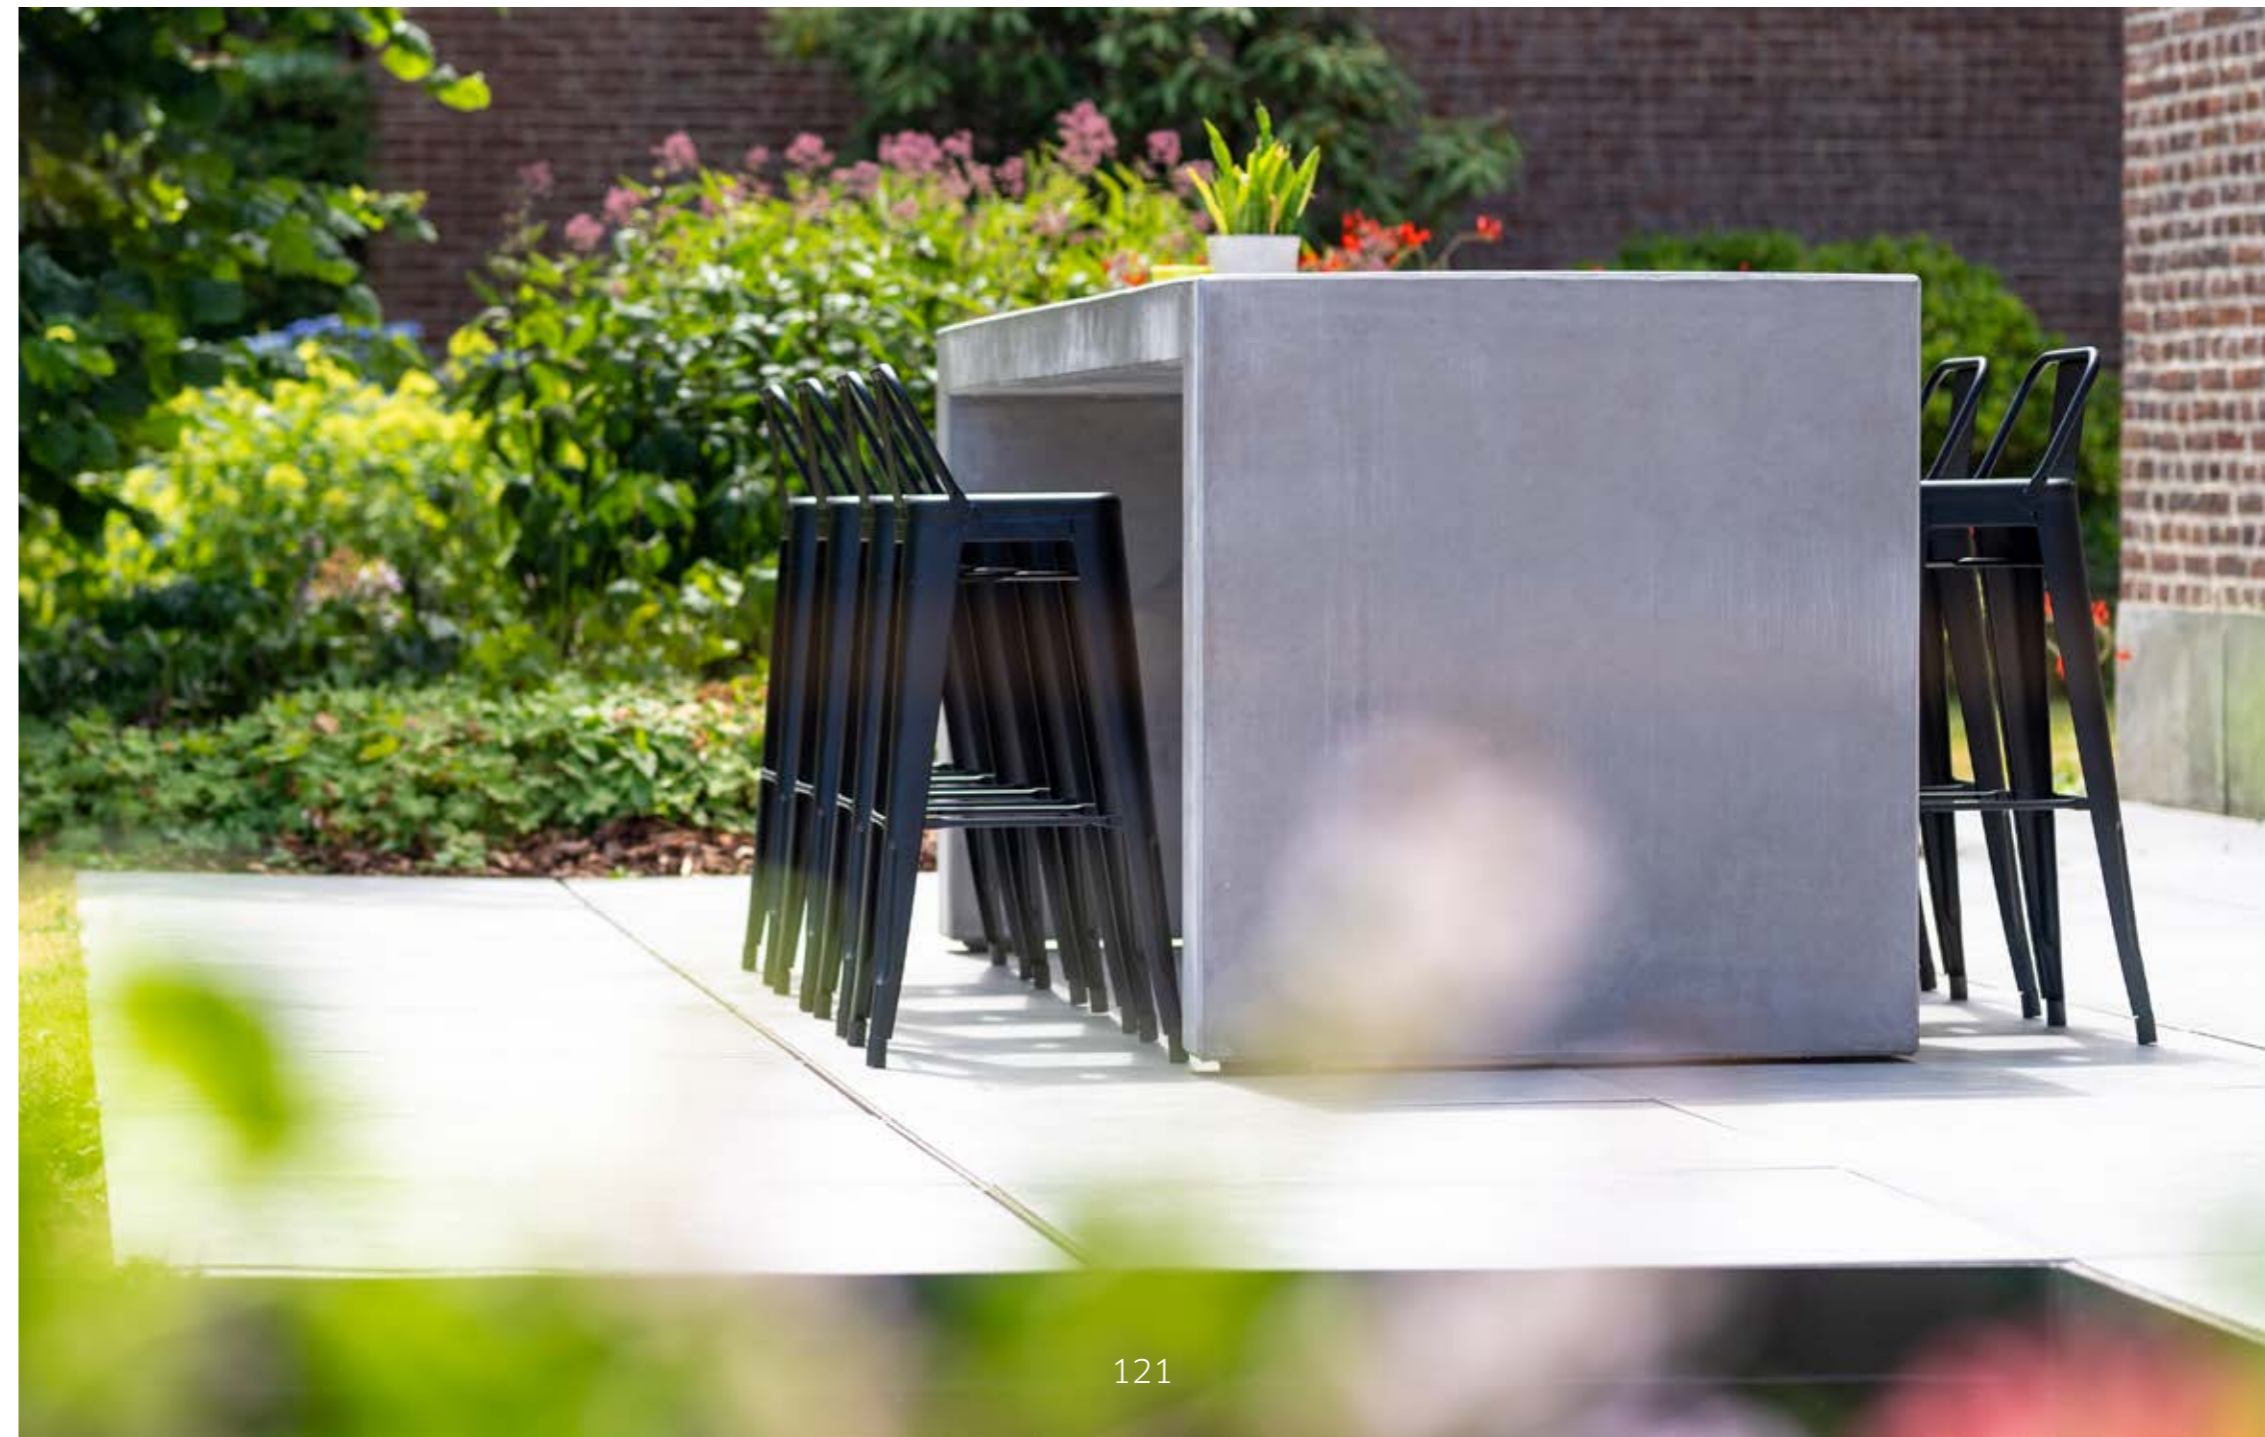

De technische kant

Tafels

	Grey Velvet	Cream Velvet
Patio Table (lxbxh)		
300x100x107 cm	✓	✓

Zitelementen

	Grey Velvet	Cream Velvet
Beams (lxbxh)		
300x40x60 cm beam soft	✓	✓
300x40x45 cm beam soft met voet	✓	✓
300x40x60 cm beam soft met voet	✓	✓
100x40x60 cm beam straight	✓	✓
200x40x60 cm beam straight	✓	✓
300x40x60 cm beam straight	✓	✓

120

	Grey Velvet	Cream Velvet
Beams (lxbxh)		
100x40x45 cm beam straight met voet	✓	✓
200x40x45 cm beam straight met voet	✓	✓
300x40x45 cm beam straight met voet	✓	✓
Waves (lxbxh)		
265x40x60 cm	✓	✓
265x40x45 cm met voet	✓	✓
Poef (Øxh)		
45x45 cm	✓	✓
65x65 cm	✓	✓
La Parisienne (lxbxh)		
180x40x40 cm	✓	✓

121